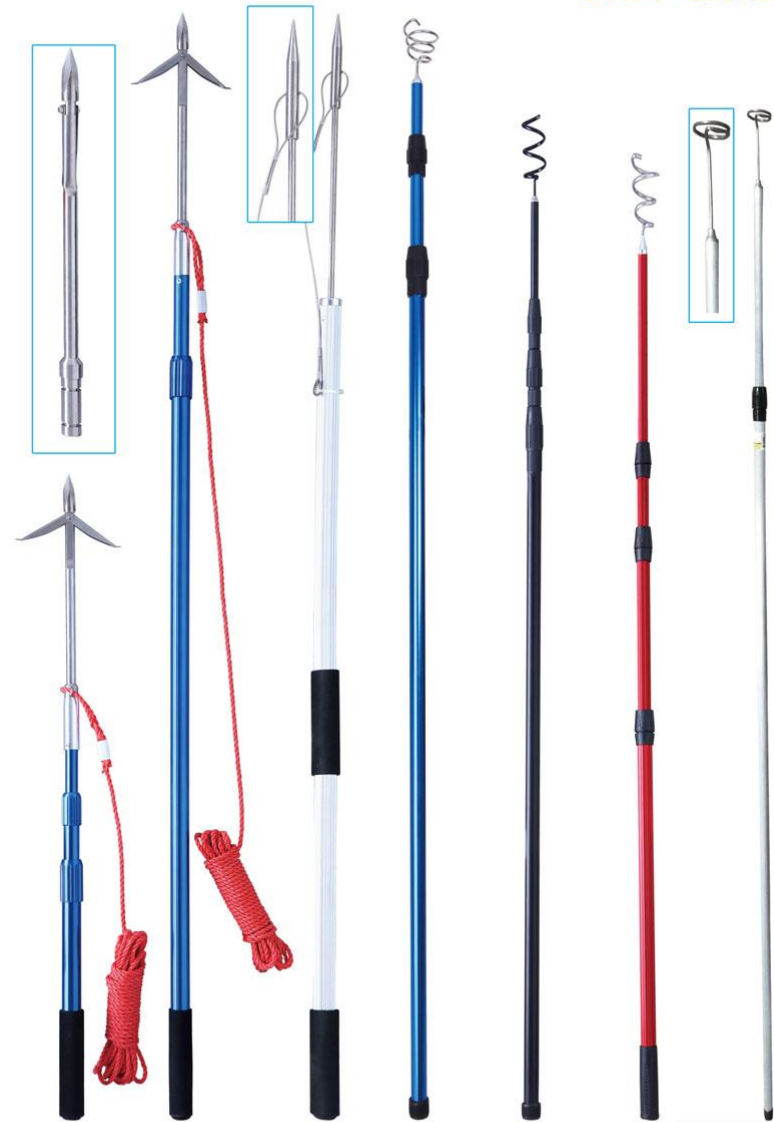

GAFF SERIES

HPS-03 HPS-02 HP-01 LR03 HT-4805 HT4805 HT-4202

Item No.	Section	LENGTH(M)
HT-4202	2	4.2m