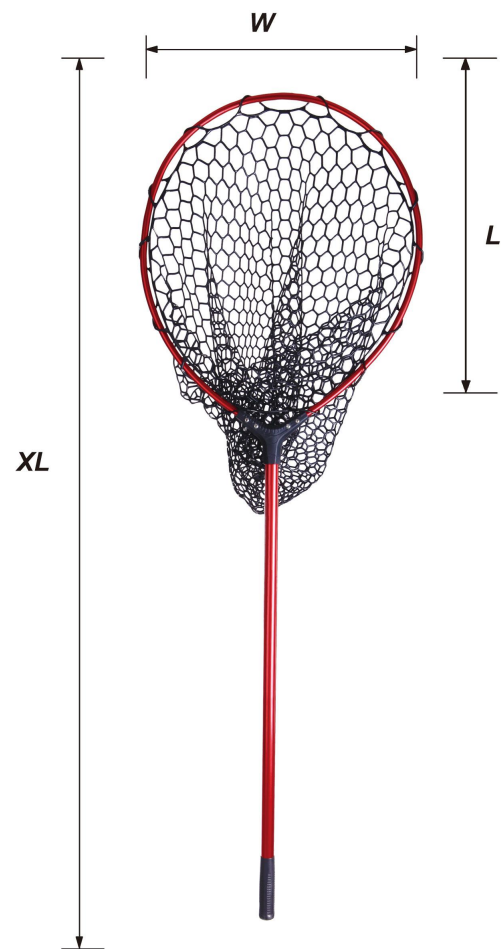

HOW TO MEASURE OUR LANDING NETS?

CONTENTS

01 FISHING LANDING NET
01-20

02 FISHING KEEPING NET
21-22

03 FISHING GAFF
23-30

04 FISHING ROD HOLDER
31

05 FISHING FLOAT
33-34

06 BELTS SERIES
35-36

07 PLASTIC FISHING BOX
38-50

08 FISHING TACKLE
51-54

Foldable Landing NET

AW130

SIZE	NET FRAME LENGTH	HANDLE	TOTAL LENGTH
S	77	15	40
M	88	15	44
L	101	15	50

AW131

SIZE	NET FRAME LENGTH	HANDLE	TOTAL LENGTH
S	77	17	40
M	88	17	44
L	101	17	50