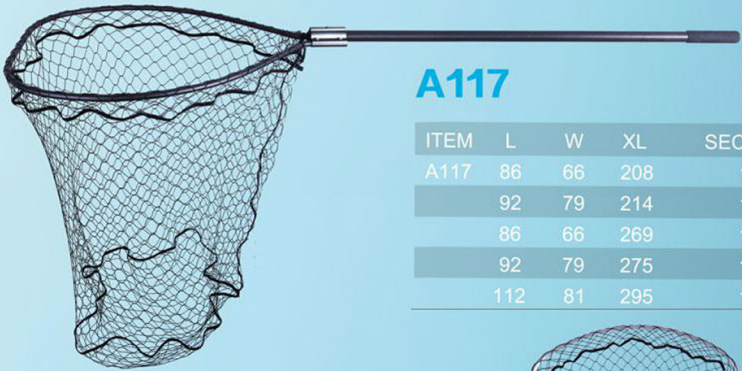

Frame: 60*57cm Handle: 155cm Total Length: 215cm

15

LANDING NET

A090

Telescopic Landing Net

01 high-quality
molded rubber nets

02 Blue anodized like the
color of the sea
will not frighten the fish

03 The handle is
retractable
for easy storage

04 Specific circular
non-slip handle design

Frame: 70*68cm Handle: 153cm Total Length: 223cm

16

LANDING NET

Free Collocation

AC01

ITEM	L	W	XL	SECTION
AC01	46	35	90	1
	46	35	150	1

AC02

ITEM	L	W	XL	SECTION
AC02	45	45	160	2
	50	50	180	2

A117

ITEM	L	W	XL	SECTION
A117	86	66	208	1
	92	79	214	1
	86	66	269	1
	92	79	275	1
	112	81	295	1

A108-1

ITEM	L	W	XL	SECTION
A108-1	83	73	259	1

A020B

ITEM	L	W	XL	SECTION
A020B	60	50	160	1
	60	50	260	2