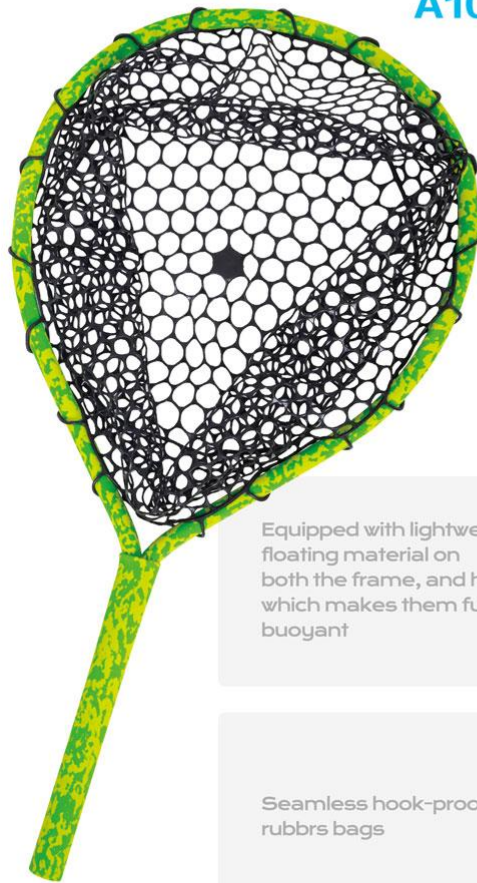

ITEM	L	W	XL	SECTION
A068D	40	32	80	1

A133

ITEM	L	W	XL	SECTION
A133	45	35	75	1

A079

ITEM	L	W	XL	SECTION
A079	43	35	65	1

A079E

ITEM	L	W	XL	SECTION
A079E	45	34	68	1

A079-F

ITEM	L	W	XL	SECTION
A079-F	45	35	65	1

A079

ITEM	L	W	XL	SECTION
A079	45	35	66	1

A072

ITEM	L	W	XL	SECTION
A072	36	30	95	2
	36	30	60	1

LANDING NET

A105

Frame: 45*35cm Handle: 20cm Total Length: 65cm
 Frame: 50*44cm Handle: 35cm Total Length: 85cm
 Frame: 50*46cm Handle: 78cm Total Length: 128cm

Equipped with lightweight floating material on both the frame, and handle which makes them fully buoyant

Seamless hook-proof rubbrs bags

flat bottomed snag resistant and fish friendly

A104

ITEM	L	W	XL	SECTION
A104	32	32	53	1