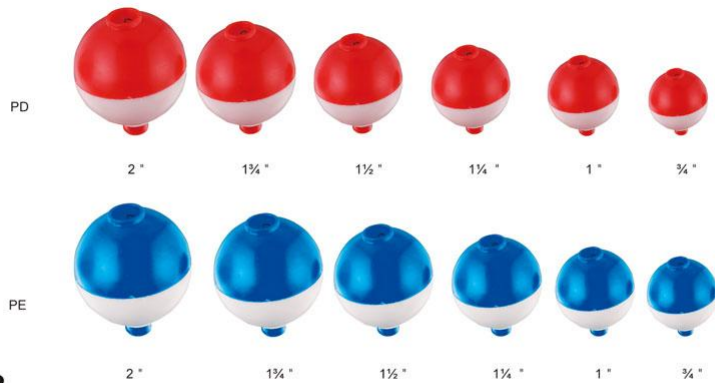

PD

PE

100g 80g 70g 60g 50g 40g 30g 25g