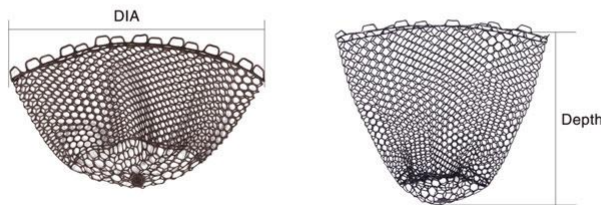

04 Specific circular
non-slip handle design

Frame: 70*68cm Handle: 153cm Total Length: 223cm

16

LANDING NET

Free Collocation

AC01

ITEM	L	W	XL	SECTION
AC01	46	35	90	1
	46	35	150	1

AC02

ITEM	L	W	XL	SECTION
AC02	45	45	160	2
	50	50	180	2

A117

ITEM	L	W	XL	SECTION
A117	86	66	208	1
	92	79	214	1
	86	66	269	1
	92	79	275	1
	112	81	295	1

A108-1

ITEM	L	W	XL	SECTION
A108-1	83	73	259	1

A020B

ITEM	L	W	XL	SECTION
A020B	60	50	160	1
	60	50	260	2

Build Your Own Fish Landing Net

RB Series

ITEM	Circumference	DIA	Depth	WEIGHT
RB1815	22.8in/58cm	7.0in/18cm	5.5in/14cm	2.2oz/63g
RB2518	31.5in/80cm	9.8in/25cm	7.0in/18cm	2.9oz/85g
RB3030	39.3in/100cm	11.8in/30cm	8.6in/22cm	4.6oz/131g
RB3525	37.8in/96cm	13.7in/35cm	7.0in/18cm	4.7oz/135g
RB3018	38.6in/98cm	11.8in/30cm	7.0in/18cm	4.5oz/128g
RB4018	47.2in/120cm	15.7in/40cm	5.9in/15cm	4.0oz/115g
RB4025	47.2in/120cm	15.7in/40cm	7.8in/20cm	5.7oz/164g
RB4525	55.1in/140cm	17.7in/45cm	9.0in/23cm	5.3oz/152g
RB4040	49.6in/126cm	15.7in/40cm	13.7in/35cm	10.5oz/300g
RB5025	59.0in/150cm	19.6in/50cm	9.0in/23cm	7.9oz/225.7g
RB5540	65.3in/166cm	21.6in/55cm	14.9in/38cm	13.2oz/375g
RB5060	59.8in/152cm	19.6in/50cm	19.6in/50cm	15.7oz/447g
RB6040	70.9in/180cm	23.6in/60cm	13.7in/35cm	20.1oz/570g
RB7050	80.7in/210cm	27.5in/70cm	13.7in/35cm	40.2oz/1140g